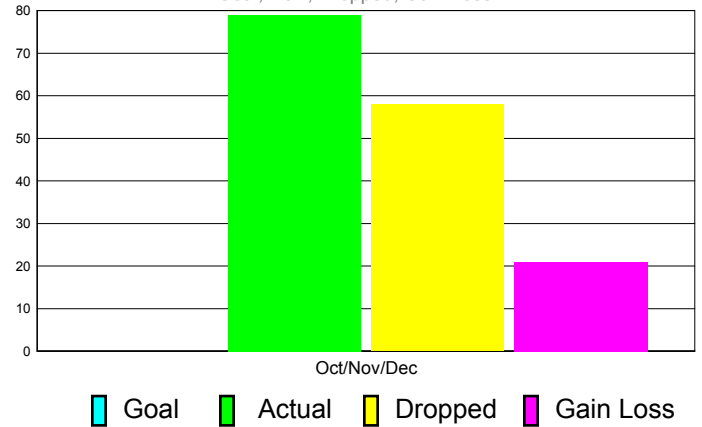

Membership Results 2011-2012

Goal, New, Dropped, Gain/Loss