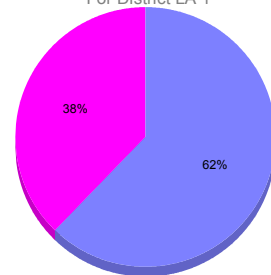

Goal, New, Dropped, Gain/Loss

Comparison of Membership Gain/Loss

Current Year Compared to the Previous Year

Gender Comparison 2010-2011

For District LA 1

Oct/Nov/Dec
■ Male ■ Female