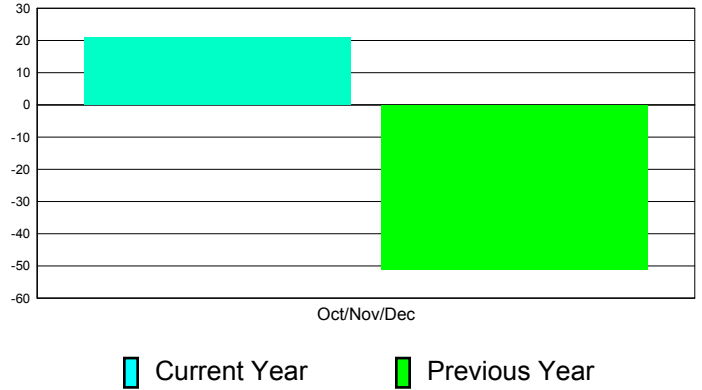

**Membership Results
2011-2012**

**Membership
2010-2011**

Month	Net Memb Goal	Actual New Memb	Actual Dropped Memb	Gain/Loss of Memb	Gain/Loss of Memb
Oct/Nov/Dec	0	79	58	21	-51
Totals	0	79	58	21	-51

Membership Results 2011-2012

Goal, New, Dropped, Gain/Loss

Comparison of Membership Gain/Loss

Current Year Compared to the Previous Year

Gender Comparison 2010-2011

For District LA 1

Oct/Nov/Dec
■ Male ■ Female